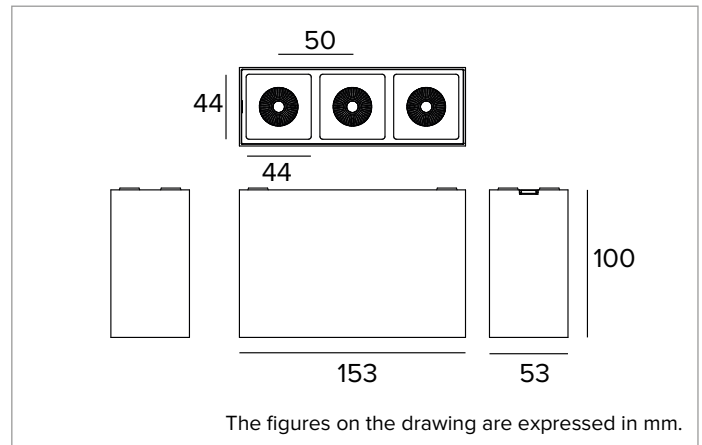

### LED ceiling fixtures

		3500K	H(m)	D1(m)	D2(m)	E <sub>max</sub> (lx)
		Ra90	25°	58°		
Fixture Power	11W	1	0.44	1.11	2057	
Source Flux	1461lm	2	0.88	2.21	514	
Fixture Flux	1051lm	3	1.32	3.32	229	
Efficacy	94lm/W	4	1.76	4.43	129	
TS1256	I <sub>max</sub> =1408cd/klm	I <sub>max</sub>	2057cd	5	2.19	5.54 82

#### MECHANICAL CHARACTERISTICS

White painted die-cast aluminium body. 153x53mm version.

**Colour and finish:** Plaster white

**Dimensions:** AxB=153x53mm

**Weight:** 0.7Kg

**Version:** 3X

**Degree of protection:** IP20